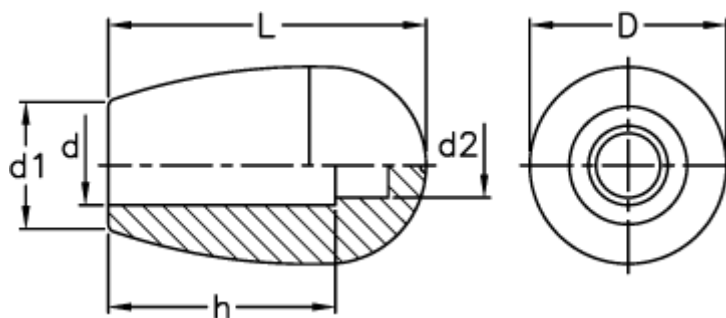

Data Sheet

Article number: 2304121091

Description: E+G Handle
I.622/55 N-10, Black

Measures

$d = 10$
 $D = 34$
 $d_1 = 21$
 $d_2 = 5.5$
 $h = 40$
 $L = 54.5$